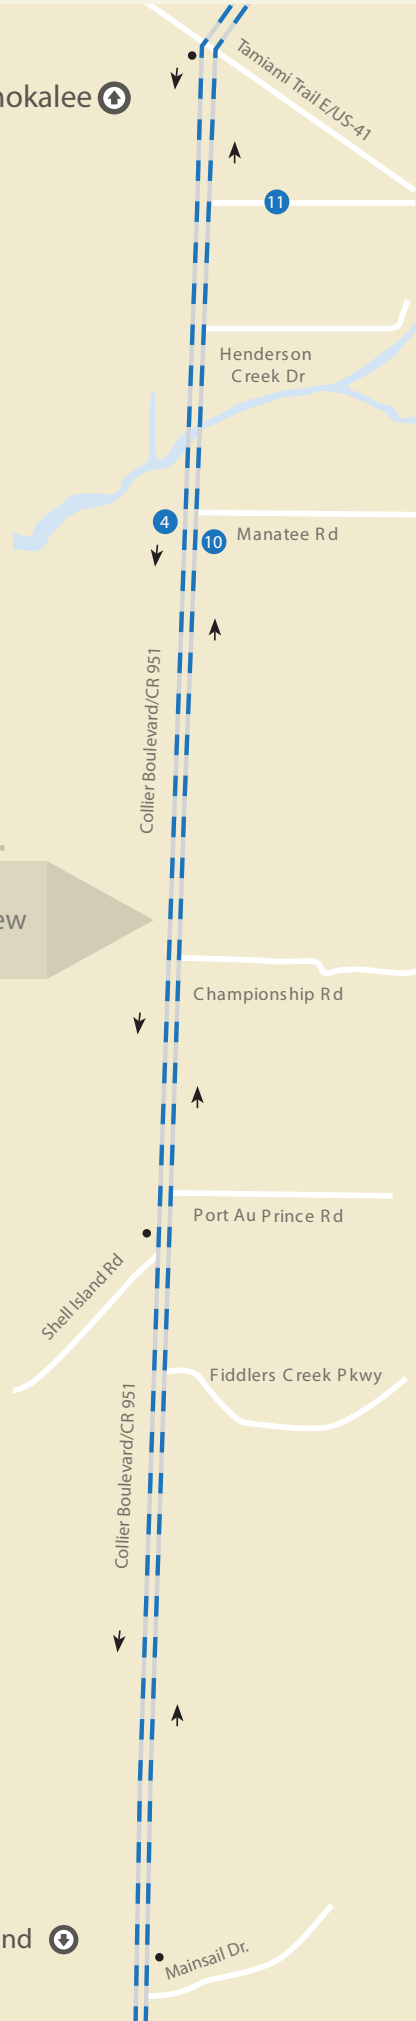

Enlarged View